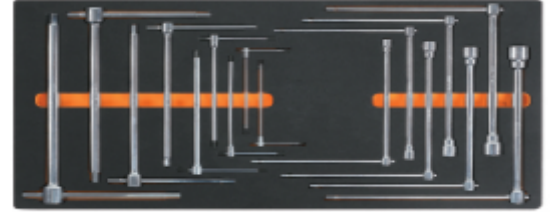

M65

 3,6 Kg

16

	art.	
024500065	M65	soft thermoformed tray with tool assortment
024510065	MV65	soft thermoformed tray M65, empty

- n. 7 **950:** T-handle hexagon socket wrenches \odot 8-10-12-13-14-17-19 mm
- n. 9 **951:** T-handle wrenches with hexagon male ends \odot 2,5-3-4-5-6-8-10-12-14 mm