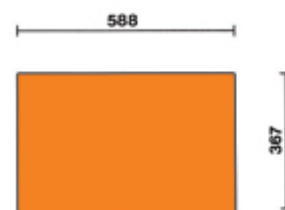

SuperTank trolley with worktop and ten drawers

Main features:

- Ten drawers (588x367 mm) with ball bearing slides
- Quick, safe system for opening and closing drawers, with nylon and fibreglass front
- Five side drawers:
 - 4 drawers, 70 mm high
 - 1 drawer, 210 mm high
- Five front drawers:
 - 4 drawers, 70 mm high
 - 1 drawer, 210 mm high
- Drawer bases protected by foamed rubber mats
- Four high-capacity castors 150 mm in Ø:
 - 2 fixed and 2 steering (with brakes)
 - 2 centralised safety locks
- Multiply wood worktop with holes for a vice (1599F/150, to be ordered separately)
- Side compartment with foldaway door with lock
- 135-mm-high storage compartment with plastic-covered base
- Static load capacity: 1200 kg

 130 kg

New Design.

	BETA	art.
	028000301	C28-O
	028000302	C28-G
	028000303	C28-R