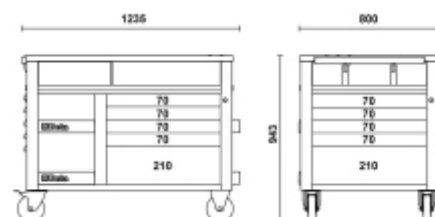

SuperTank trolley with worktop and ten drawers

Main features:

- Ten drawers (588x367 mm) with ball bearing slides
- Quick, safe system for opening and closing drawers, with nylon and fibreglass front
- Five side drawers:
 - 4 drawers, 70 mm high
 - 1 drawer, 210 mm high
- Five front drawers:
 - 4 drawers, 70 mm high
 - 1 drawer, 210 mm high
- Drawer bases protected by foamed rubber mats
- Four high-capacity castors 150 mm in Ø:
 - 2 fixed and 2 steering (with brakes)
 - 2 centralised safety locks
- Multiply wood worktop with holes for a vice (1599F/150, to be ordered separately)
- Side compartment with foldaway door with lock
- 135-mm-high storage compartment with plastic-covered base
- Static load capacity: 1200 kg

 130 kg

New Design.

	BETA	art.
	028000301	C28-O
	028000302	C28-G
	028000303	C28-R