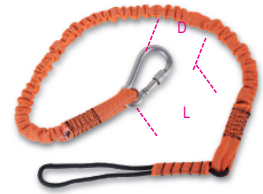

## Cushioned hook-up lace

- MAX 2.7 kg

	art.	L cm min+max	DxL mm
088770080	8877 80	70-110	40x80