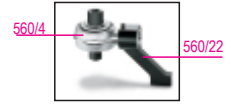

560/C4+

**Torque multiplier for right-hand and left-hand tightening, and accessories, ratio 5:1, with reaction foot**

 310x275x120 mm

	art.	Nm	Kgfm	lbf.ft	□	■	 kg	
005600042	560/C4PLUS	2700	270	2000	3/4	1"	5	7,3
005600004	560/4							
005600018	560/18							
005600022	560/22							