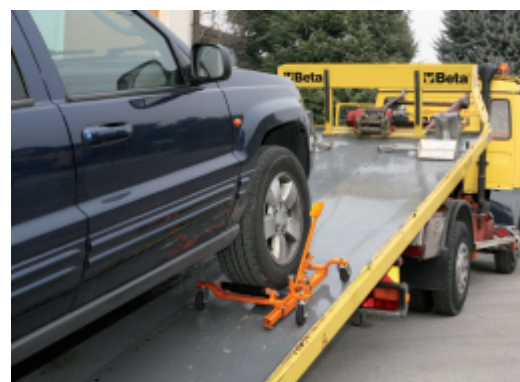

3009

Wheel lifter

Features:

- Maximum lifting capacity: 550 kg
- 4 pivoting rollers
- Roller width: 200 mm
- For wheels up to 240 mm in width

Ideal for:

- Loading damaged cars onto tow trucks
- Car repair garages
- Moving cars in showrooms

	art.	A	B	kg
030090001	3009	400÷850 mm	600 mm	19