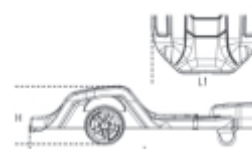

## Creepers made of shockproof plastic

Complete with:

- Ergonomic head cushion
- Soft back protector
- 2 178 mm double bearing castors for trouble-free use on uneven surfaces and pipes/cables
- 1 castor
- Double height adjustment from the ground: 38 or 76 mm
- 2 portable LED lamps (250 lumens) with fixing magnets
- Load capacity: 200 kg
- Weight: 7.7 kg

Double LED lamp with magnet.

Durable and ergonomic.

	art.	C max kg	H min mm	H Max mm	H1 mm	L mm	L1 mm	 kg
030030150	3003PRO	200	170	230	230	1040	570	7,7

H min mm	H Max mm	L mm	L1 mm
170	230	1040	570