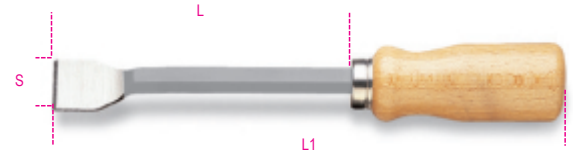

1717D

flat scraper, front cut

	art.	L mm	S mm	L1 mm	g
017170320	1717D 150	150	23	240	112