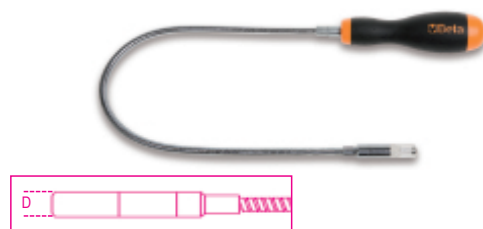

1712E/L1

flexible magnetic pick-up tool with LED light

F = magnetic force  
Battery: 2xLR48

	art.	L mm	D mm	F kg	 g
017120111	1712E/L1	500	11	0,75	500