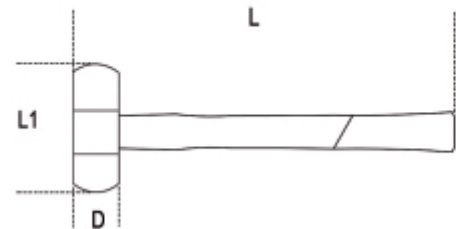

1390HS
soft face hammers, wooden shafts H-SAFE
UNI 7784

with H-SAFE tethered system

	art.	D mm	L mm	L1 mm		g
013904035	1390HS 35	35	310	95	1390/MR35	365
013904045	1390HS 45	45	320	107	1390/MR45	698